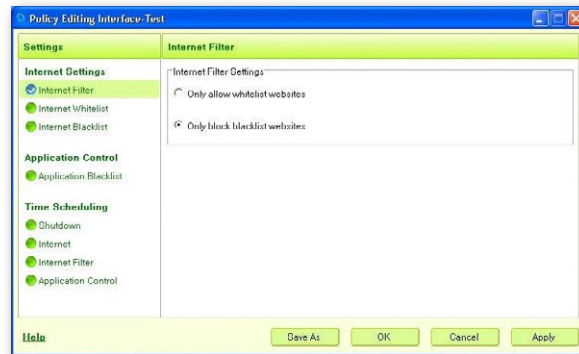

Changing Security Policies

To change the settings of a policy: Open Parents Carefree ▶ Enter password ▶ Click Edit

- **Internet Filter:** Allow Whitelist Web sites or block blacklist Web sites.
- **Internet Whitelist:** Add or remove sites from Whitelist.
- **Internet Blacklist:** Add or remove sites from Blacklist.
- **Application Blacklist:** Add or remove applications from the Applications Blacklist.

Scheduling Availability

Time scheduling enables specific days and times to be set for use of the Intel-powered classmate PC, Internet, Internet filter, and Application Control.

- **Shutdown:** Set times and days for using the Intel-powered classmate PC.
- **Internet:** Set times and days for using the Internet.
- **Internet Filter:** Set times and days for using Internet Filter.
- **Application Control:** Set times and days for using Application Control.